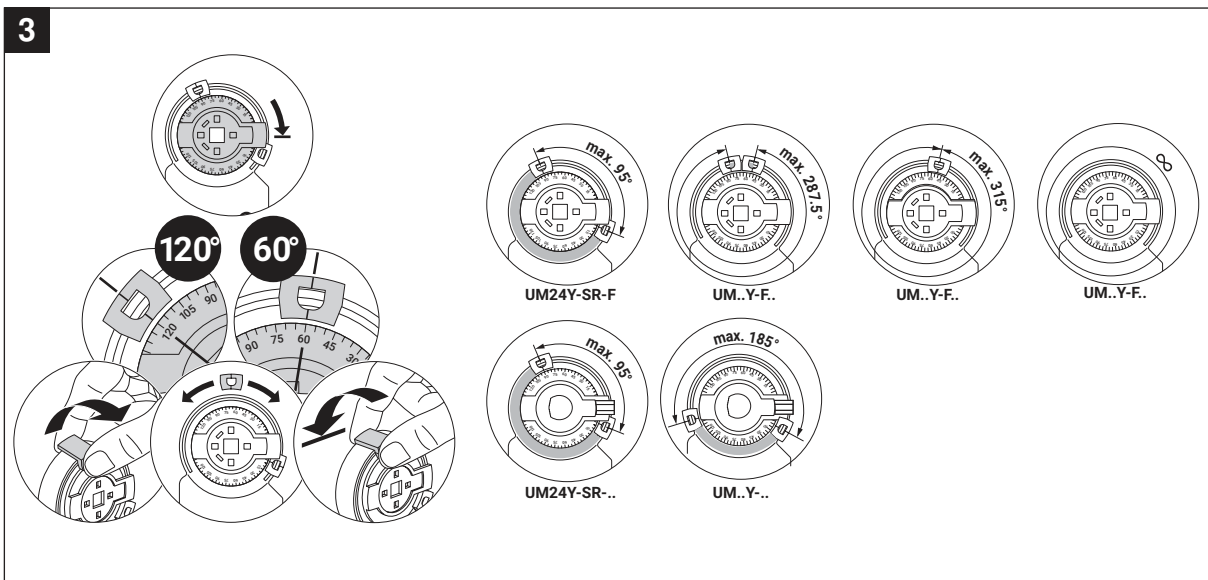

71658-00001.B

[www.belimo.com/safety-notes](http://www.belimo.com/safety-notes)

AC 24 V / DC 24 V

AC 24 V

AC 100...240 V

AC 24 V / DC 24 V